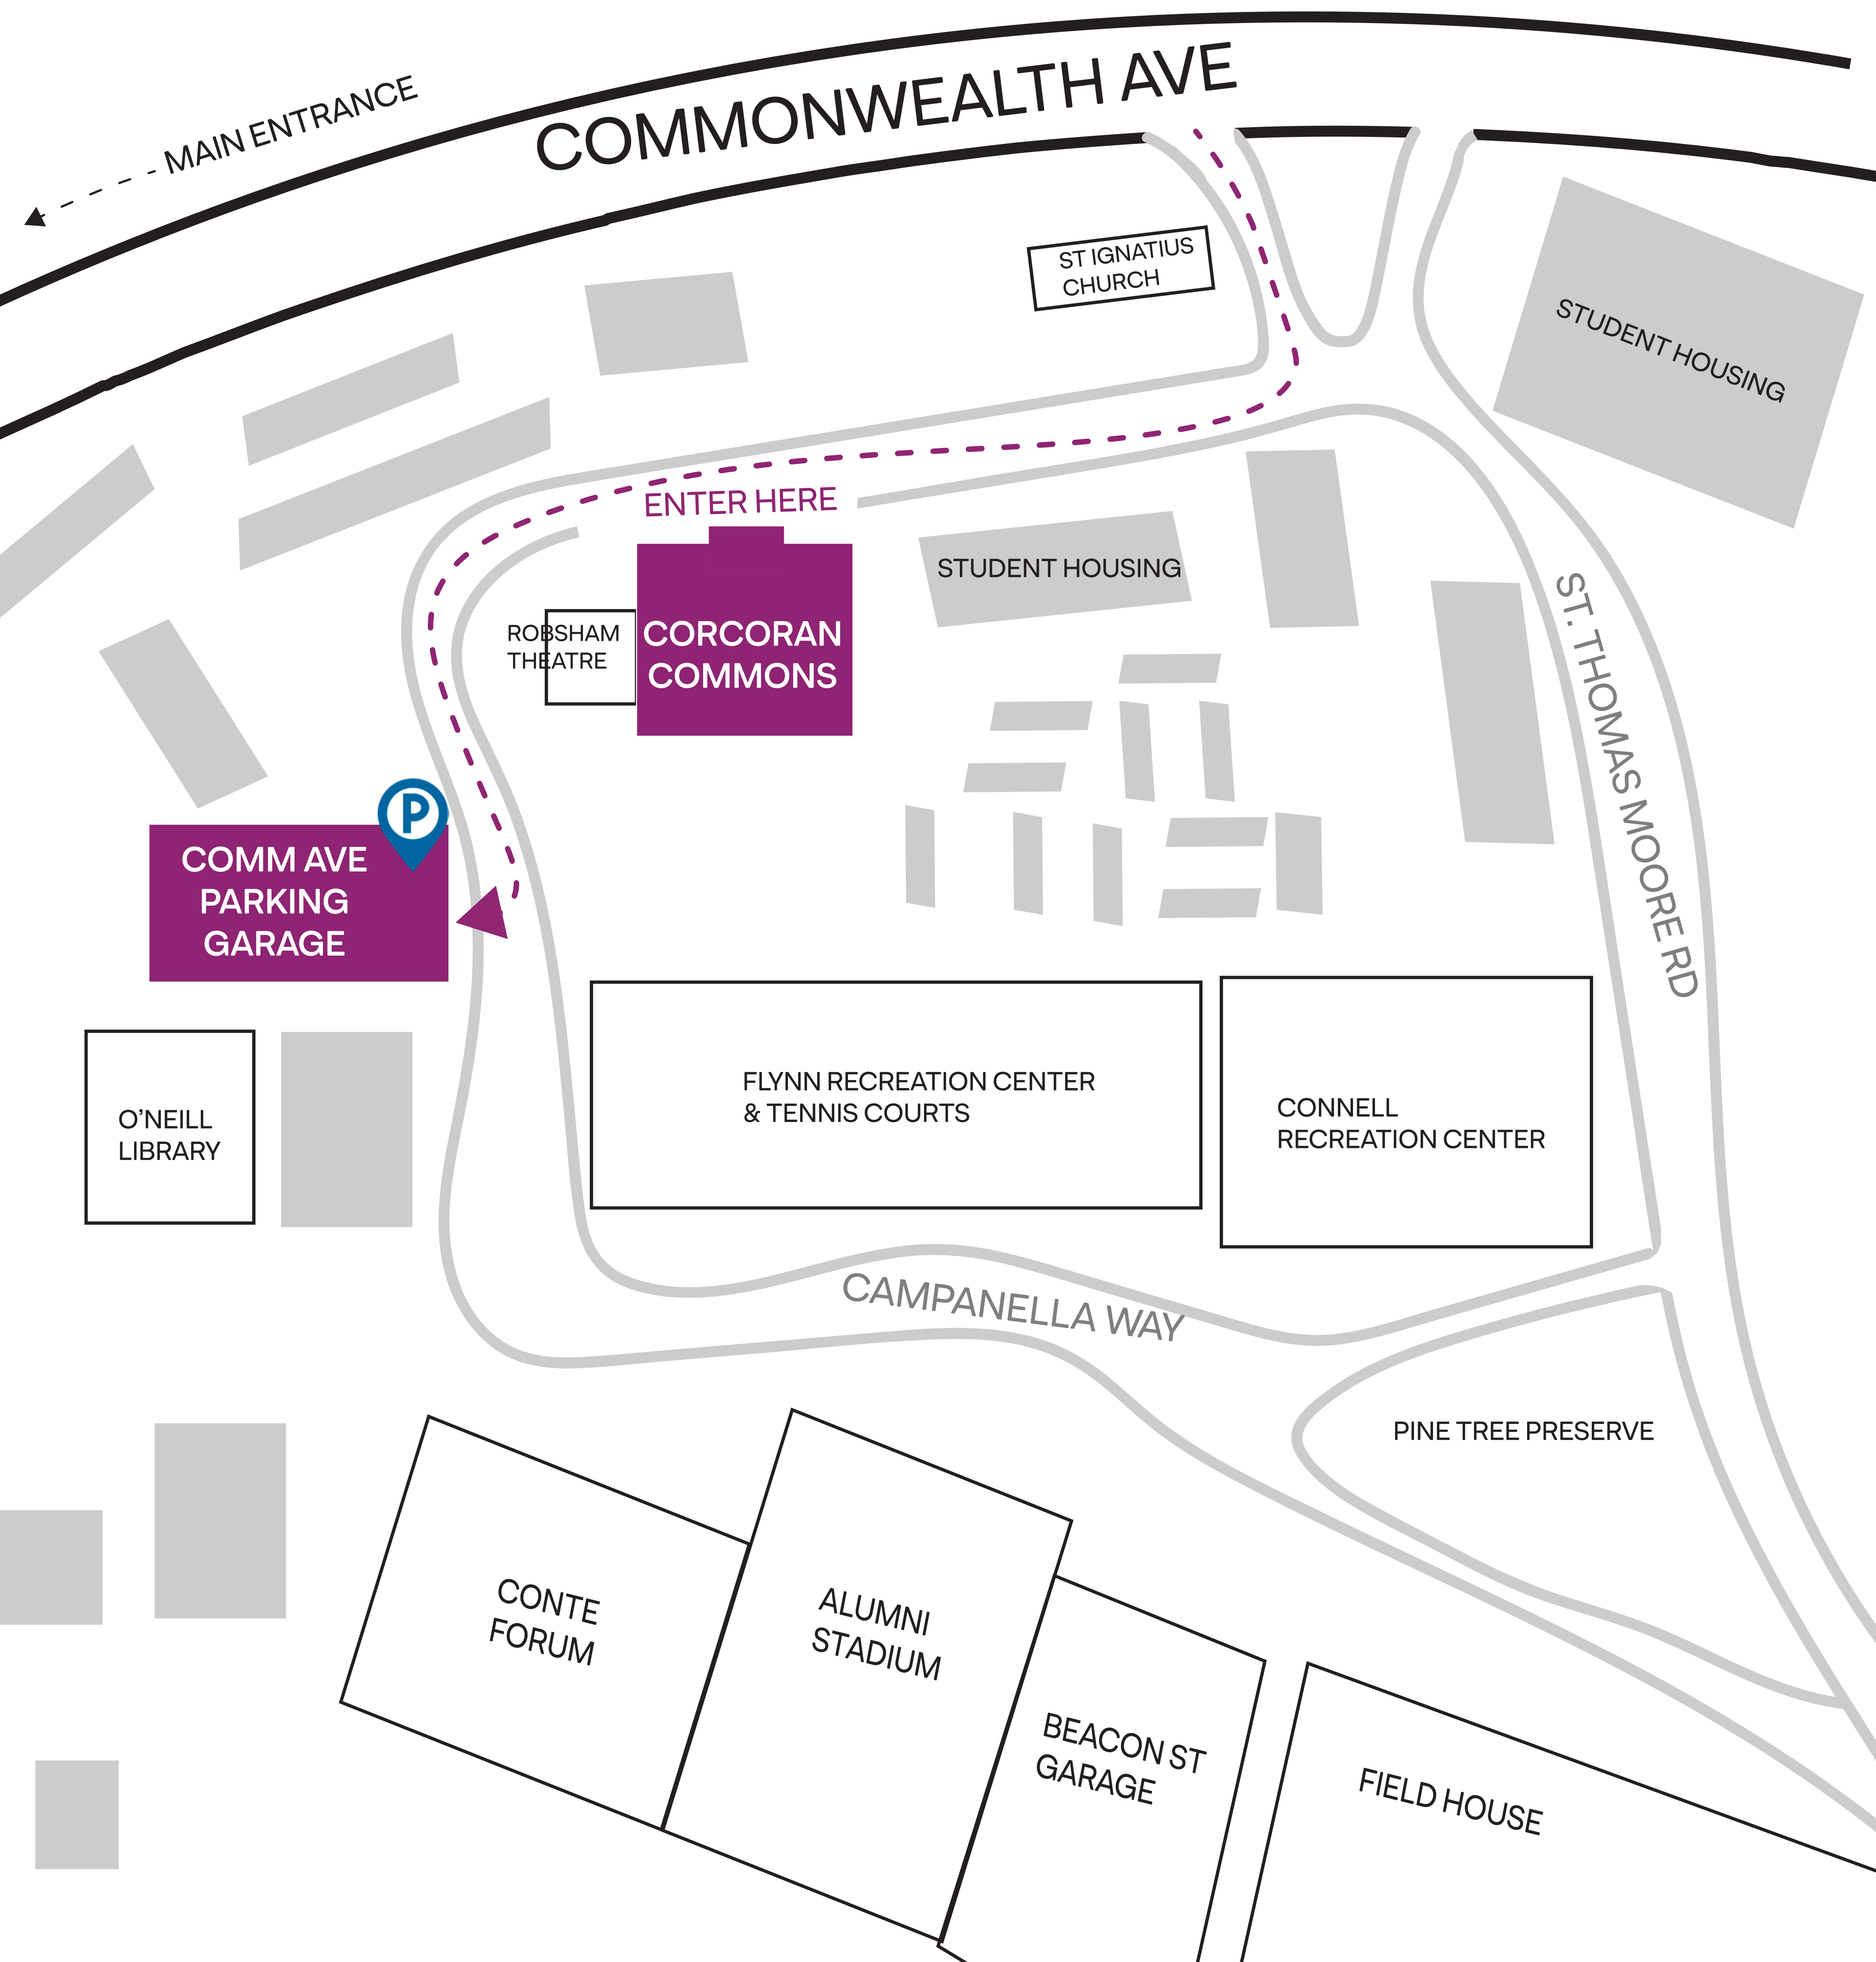

BOSTON COLLEGE
MBTA STOP

--- MAIN ENTRANCE

COMMONWEALTH AVE

STIGNATIUS CHURCH

STUDENT HOUSING

ENTER HERE

STUDENT HOUSING

ROBSHAM THEATRE

CORCORAN COMMONS

ST. THOMAS MOORE RD

COMM AVE PARKING GARAGE

O'NEILL LIBRARY

FLYNN RECREATION CENTER & TENNIS COURTS

CONNELL RECREATION CENTER

CAMPANELLA WAY

PINE TREE PRESERVE